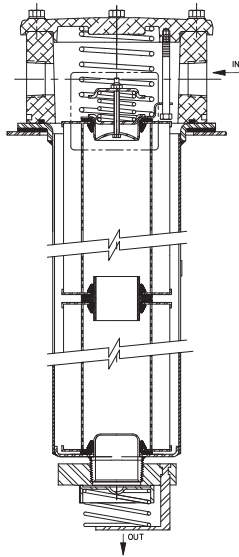

Dempster® Miscellaneous Parts

Dempster® Filter Assembly

M-AB30007

1156701

Filter Element

M-AB30160

1156453

Dirt Alarm Gauge

M-AB30340

1156764

All parts are available for this filter assembly. Call your McNeilus salesman for any parts needs for the above filter that aren't called out.