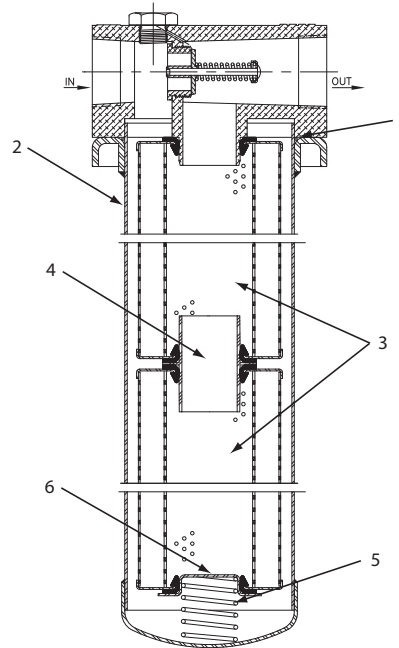

Dempster® Filter Assembly

M-AB28664

Single Filter Element

1156762

M-AB19718

Dual Filter Element

1156763

Item	Description	OEM P/N	MTM P/N
1	O-Ring	M-HA03141	1156757
2	Bowl-Dual	M-HA03312	1156761
	Bowl-Single	M-HA04200	1156760
3 *	Short Filter	M-AA33345	1156453
	Long Filter	M-AA37737	1108716
4	Connector	M-HA03288	1156756
5	Spring Plate	M-HA03454	1156758
6	Spring	M-HA03314	1156759

* The above filters are 3 Micron Elements. Ask your McNeilus salesman for other micron options.

DEMPSTER®