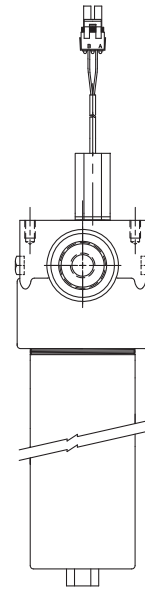

E-Z PACK®

E-Z Pack® Hercules Ejector

E-Z PACK®

| Item | Description | OEM P/N | MTM P/N |
|------|----------------------------|--------------|---------|
| | Ejector Panel Assembly | M-2105056 | 1226498 |
| 1 | Front Shoe Keeper | M-2104908 | 1144201 |
| 2 | Rear Shoe Keeper | M-2104907 | 1144200 |
| 3 | Top Shoe | M-2104903 | 1141146 |
| 4 | Bottom Shoe | M-2104910 | 1149339 |
| 5 | Cylinder Pivot Pin | M-2104595 | 1130088 |
| 6 | Top Packer Shoe Channel | M-2104788 | 1131965 |
| | Bottom Packer Shoe Channel | M-2104789 | 1131964 |
| | Wear Plate | M-2104786 | 1131963 |
| 7 | Pin Cover | M-1062418 | 1149238 |
| 8 | Cover Bar | M-1013901012 | 1226506 |
| 9 | Top Cylinder Pin Boss | M-2104564 | 1226546 |
| 10 | Bottom Cylinder Pin Boss | M-2104565 | 1149247 |

E-Z Pack® Filter Kit
M-2107038
1180458

Includes the following E-Z Pack® Parts

| | | |
|---------|-----------|----------|
| 1106833 | M-1072561 | Filter |
| 1108784 | M-2107039 | Filter |
| 1180459 | M-2107042 | Breather |
| 1108792 | M-2101992 | O-Ring |
| 1108793 | M-2101991 | O-Ring |

E-Z PACK®

E-Z Pack® Miscellaneous Parts

E-Z Pack® Return Filter Assembly
M-2052353
 1138449

| Item | Description | OEM P/N | MTM P/N |
|------|----------------|-----------|---------|
| 1 | Dirt Alarm | M-2101454 | 1109011 |
| 2 | Head | M-2105810 | 1181595 |
| 3 | Bypass Valve | M-2105813 | 1109382 |
| 4 | O-Ring | M-2101991 | 1108793 |
| 5 | Retaining Ring | M-2105815 | 1181607 |
| 6 | Washer | M-2105812 | 1144680 |
| 7 | Bushing | M-2105811 | 1144679 |
| 8 | Bowl | M-2105814 | 1130648 |
| 9 | Element | M-1072560 | 1106843 |