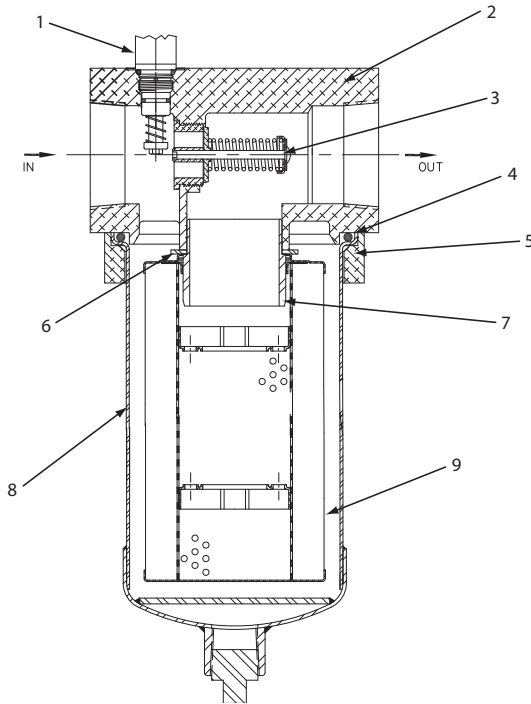

E-Z Pack® Miscellaneous Parts

E-Z Pack® Return Filter Assembly
M-2052353
1138449

Item	Description	OEM P/N	MTM P/N
1	Dirt Alarm	M-2101454	1109011
2	Head	M-2105810	1181595
3	Bypass Valve	M-2105813	1109382
4	O-Ring	M-2101991	1108793
5	Retaining Ring	M-2105815	1181607
6	Washer	M-2105812	1144680
7	Bushing	M-2105811	1144679
8	Bowl	M-2105814	1130648
9	Element	M-1072560	1106843