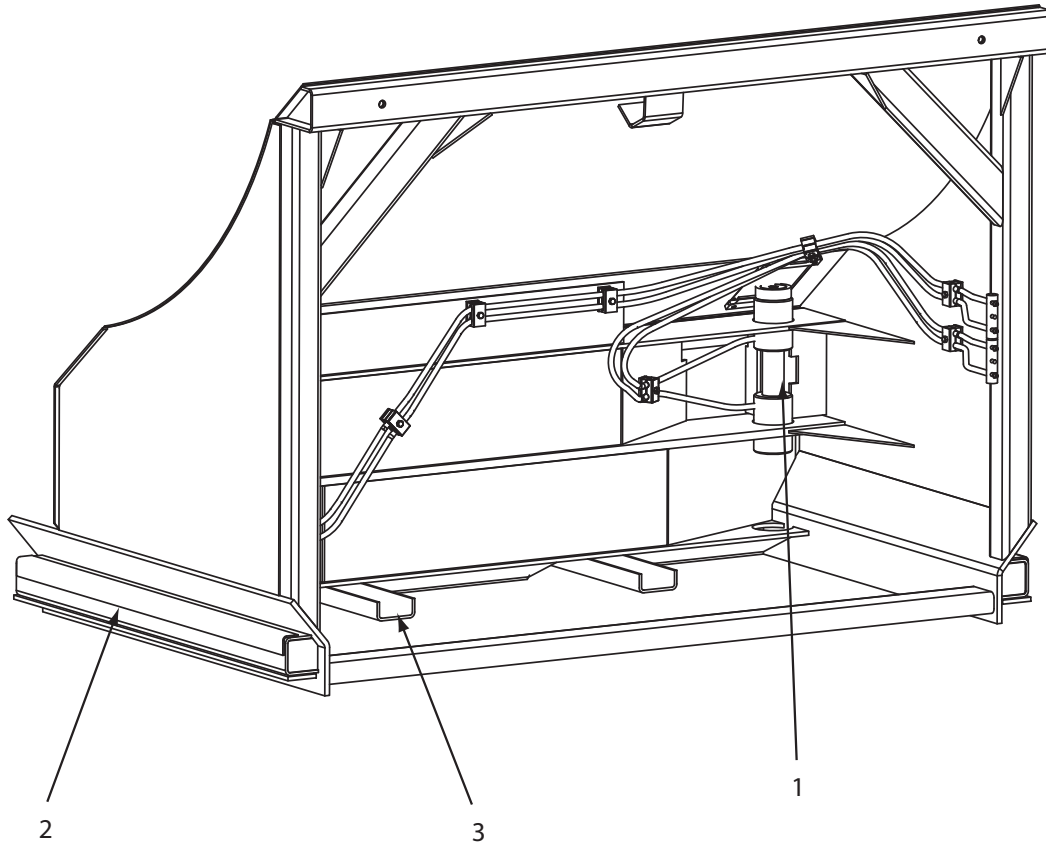

E-Z Pack® Residential Front Loader Packer Panel

Item	Description	OEM P/N	MTM P/N
1	34YD Packer Panel	M-2104310	1178263
	40 YD Packer Panel	M-2106292	1178209
	34YD Packer Cylinder	M-2103854	1149575
	40YD Packer Cylinder	M-2104537	1107471
	34 YD Packer Cylinder Pin	M-2104362	1130087
	40YD Packer Cylinder Pin	M-2104595	1130088
	34YD Top Packer Pin Boss	M-2104361	
	40YD Top Packer Pin Boss	M-2104564	1226546
	34Yd Top Packer Pin Boss	M-2104380	
	40YD Top Packer Pin Boss	M-2104565	
2	Bottom Packer Shoe	M-2104910	1149339
	Top Packer Shoe	M-2104903	1141146
	Front Shoe Keeper	M-2104907	1144200
	Rear Shoe Keeper	M-2104908	1144201
	Lower Top Packer Shoe	M-2104788	1131965
	Lower Bottom Packer Shoe	M-2104789	1131964
Not Shown	Trailing Cover	M-2104440	1144780
	Trailing Cover Shoe	M-2104402	1147595
	Trailing Cover Wiper	M-2104560	1145894
	Trailing Cover Spring	M-1025501	1130086

E-Z PACK®