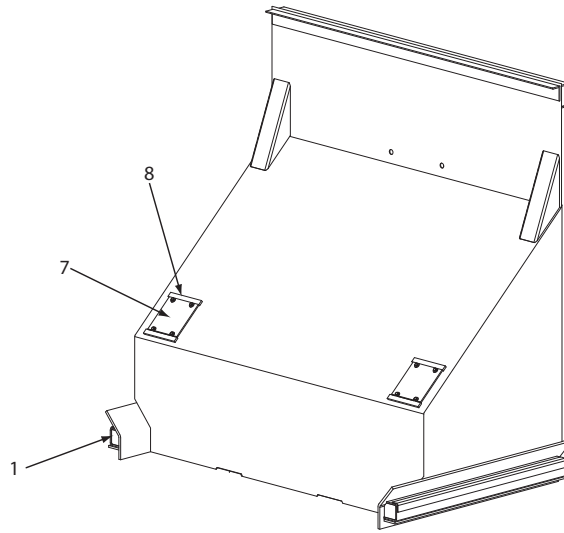

E-Z Pack® Hercules Ejector

E-Z PACK®

Item	Description	OEM P/N	MTM P/N
	Ejector Panel Assembly	M-2105056	1226498
1	Front Shoe Keeper	M-2104908	1144201
2	Rear Shoe Keeper	M-2104907	1144200
3	Top Shoe	M-2104903	1141146
4	Bottom Shoe	M-2104910	1149339
5	Cylinder Pivot Pin	M-2104595	1130088
6	Top Packer Shoe Channel	M-2104788	1131965
	Bottom Packer Shoe Channel	M-2104789	1131964
	Wear Plate	M-2104786	1131963
7	Pin Cover	M-1062418	1149238
8	Cover Bar	M-1013901012	1226506
9	Top Cylinder Pin Boss	M-2104564	1226546
10	Bottom Cylinder Pin Boss	M-2104565	1149247