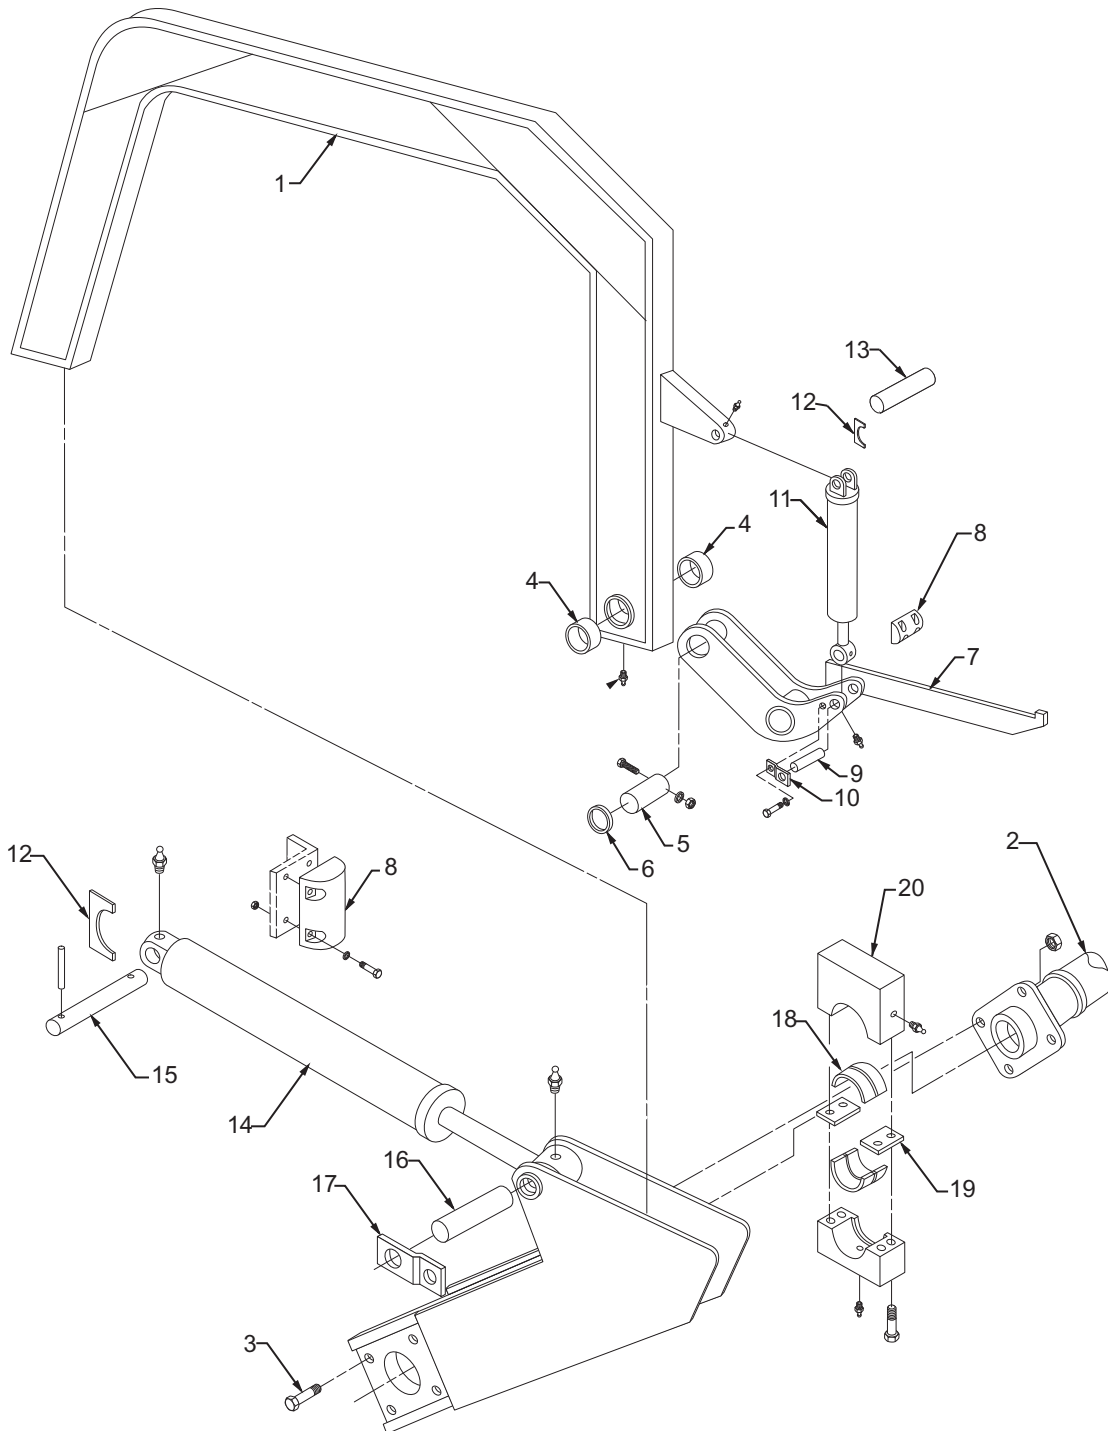

E-Z Pack® Hercules Arm / Fork

Item	Description	OEM P/N	MTM P/N
1	Solid Arm Assembly - Standard	M-2046495	
	Solid Arm Assembly - Extended	M-2048305	
	E Style Arm Assembly - 8,000 LB	M-2103632	
	E Style Arm Assembly - 10,000 LB	M-2103631	
	Arm Assembly - Residential	M-2105385	1228397