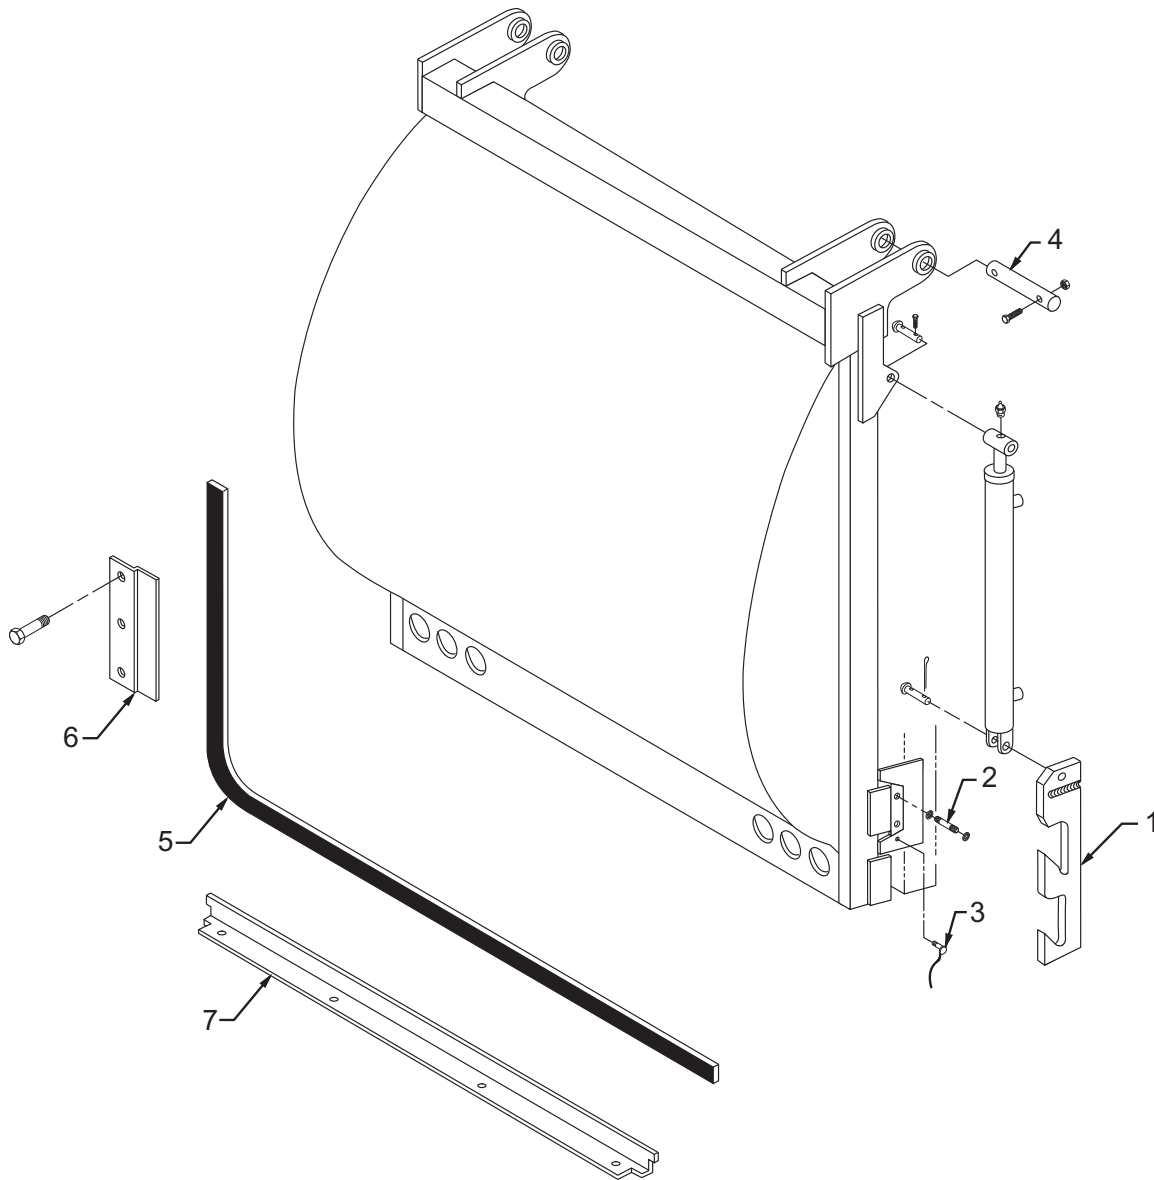

E-Z Pack® Hercules Tailgate

| Item | Description | OEM P/N | MTM P/N |
|------|---|---------------|-------------|
| 1 | Tailgate Lock Plate | M-1062287 | 1130319 |
| 2 | Tailgate Latch Pin | M-1016370-035 | 1138452 |
| 3 | Tailgate Latch Quick Release Pin | M-1059102 | 9820.627009 |
| 4 | Tailgate Hinge Pin | M-1062283 | 1131336 |
| 5 | 15 FT Tailgate Seal (210208 & Before) - E Style | M-1021787 | 1106450 |
| | 13 FT Tailgate Seal (210209 & After) | M-1070674 | 1106449 |
| 6 | Tailgate Seal Side Retainer (210208 & Before) | M-1063815 | |
| | Tailgate Seal Side Retainer (210209 & After) | M-1070726 | 1138319 |
| 7 | Tailgate Seal Bottom Retainer (210208 & Before) | M-1063817 | |
| | Tailgate Seal Bottom Retainer (210209 & After) | M-1070675 | 1138318 |
| 8 | Tailgate Limit Switch (Not Shown) | M-2048276 | 1130941 |