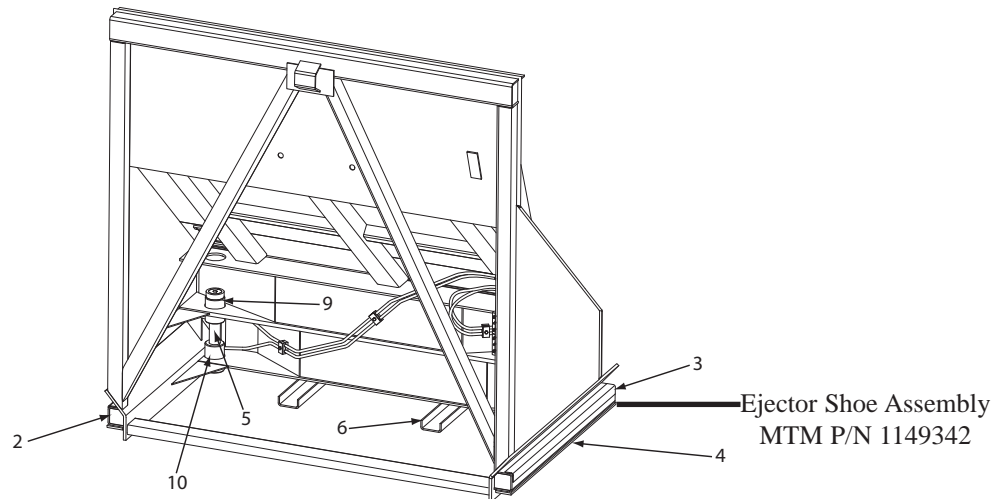

E-Z PACK®

E-Z Pack® Hercules Ejector

E-Z PACK®

| Item | Description | OEM P/N | MTM P/N |
|------|----------------------------|--------------|---------|
| | Ejector Panel Assembly | M-2105056 | 1226498 |
| 1 | Front Shoe Keeper | M-2104908 | 1144201 |
| 2 | Rear Shoe Keeper | M-2104907 | 1144200 |
| 3 | Top Shoe | M-2104903 | 1141146 |
| 4 | Bottom Shoe | M-2104910 | 1149339 |
| 5 | Cylinder Pivot Pin | M-2104595 | 1130088 |
| 6 | Top Packer Shoe Channel | M-2104788 | 1131965 |
| | Bottom Packer Shoe Channel | M-2104789 | 1131964 |
| | Wear Plate | M-2104786 | 1131963 |
| 7 | Pin Cover | M-1062418 | 1149238 |
| 8 | Cover Bar | M-1013901012 | 1226506 |
| 9 | Top Cylinder Pin Boss | M-2104564 | 1226546 |
| 10 | Bottom Cylinder Pin Boss | M-2104565 | 1149247 |