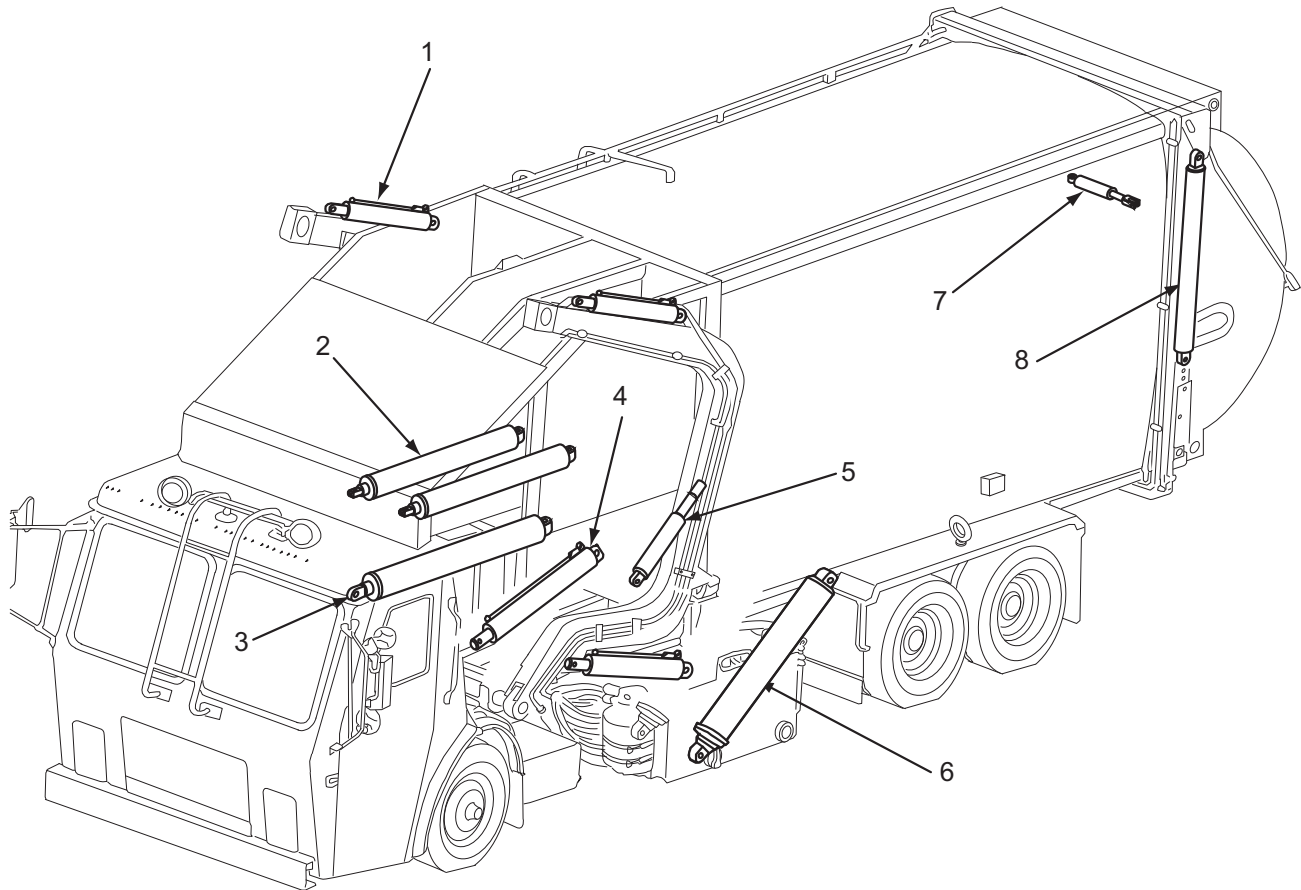

KANN® Cylinders

Item	Description	OEM P/N	MTM P/N
1	Fork Cylinder (All)	M-1400101	1151231
	Fork Cylinder Pin - Rod End (All)	M-3700445	1228855
	Fork Cylinder Pin - Base End (All)	M-3700379	1228853
2	Top Compactor Cylinder (One Pass®)	M-1400104	1229455
	Top Compactor Cylinder (Co-Collector®)	M-1400121	1151224
	Top Compactor Cylinder - Rod End (One Pass®)	M-3700363	1228852
	Top Compactor Cylinder - Base End (One Pass®)	M-2007404	1228832
	Top Compactor Cylinder Rod End (Co-Collector®)	M-2008170	1228833
	Bottom Compactor Cylinder (All)	M-1400106	1151228