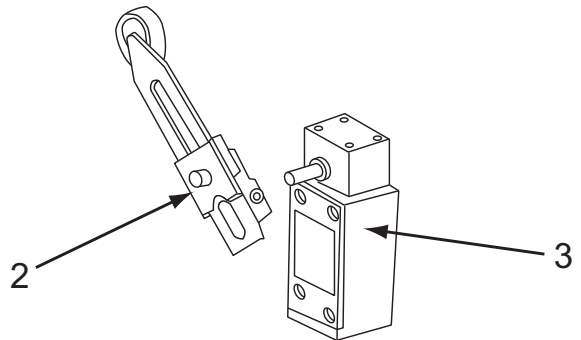

Item	Description	OEM P/N	MTM P/N
1	Roller Arm Limit Switch	M-1510140	1228798
2	Limit Switch Arm	M-1510145	1228800
3	Limit Switch - Body	M-1510144	1228799