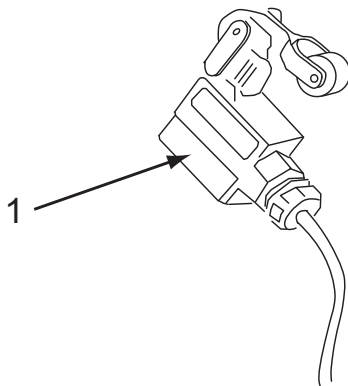

Item	Description	OEM P/N	MTM P/N
1	Roller Arm Limit Switch	M-1510140	1228798
2	Limit Switch Arm	M-1510145	1228800
3	Limit Switch - Body	M-1510144	1228799