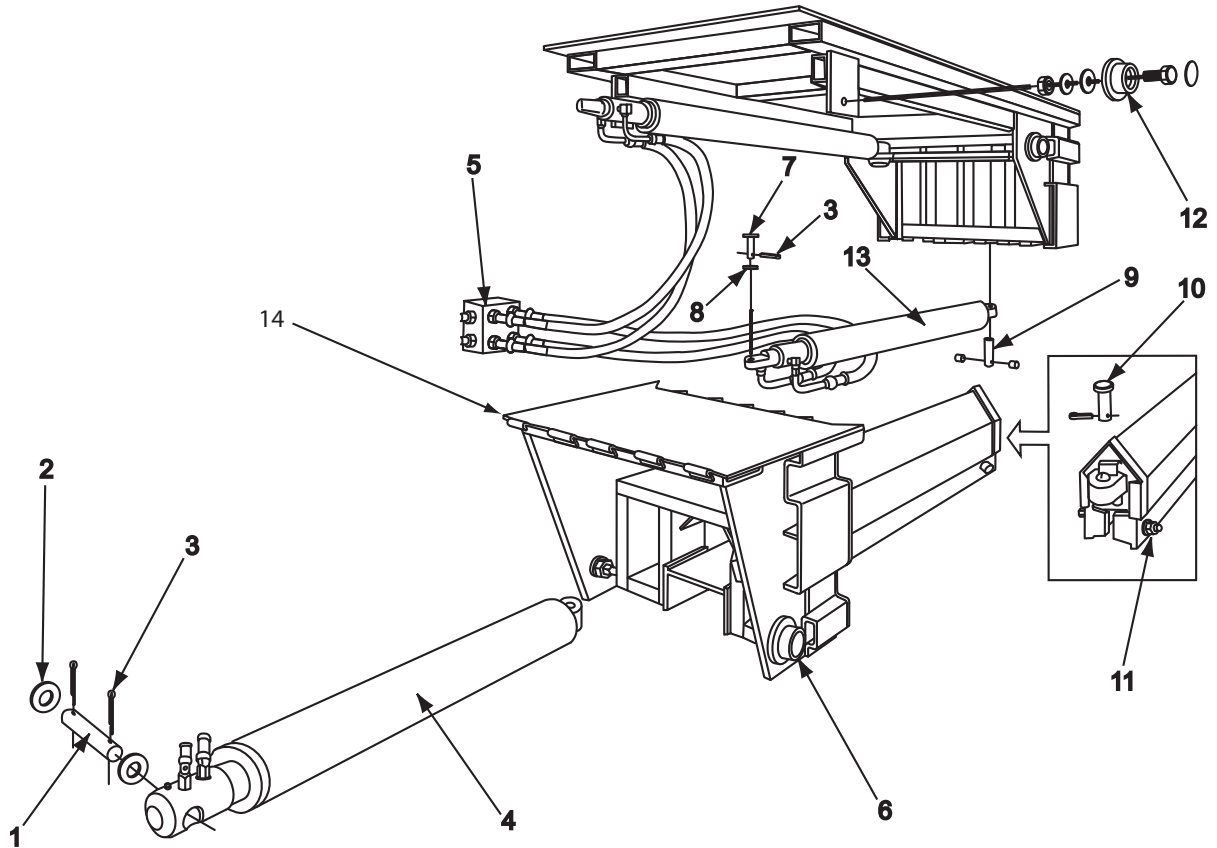

Description	OEM P/N	MTM P/N
Bumper	M-2006449	1130076
Follower Wear Bar	M-2009844	1228843

KANN®

KANN® Drop Floor

Item	Description	OEM P/N	MTM P/N
1	1/4" x 3" Cotter Pin	M-1650152	020.115160.3000
2	Hinge Shaft	M-2008585	1228834
3	Spring	M-1680036	1228816
4	Pin	M-3700558	1228858
5	Seal	M-2008691	1228836
6	Seal Retainer	M-2008615	1228835
7	Spacer	M-2009218	1228838
8	Pin	M-2009217	1228837
9	Pin	M-3700916	1228863
10	Bushing	M-1960098	1228820
11	Cotter Pin	M-1650118	1228815
12	Latch - 3 Hole (One Pass®)	M-3701124	1228865
	Latch - 3 Hole (Co-Collector®)	M-3700913	1228861
13	Linkage (One Pass®)	M-2009444	1228842
	Linkage (Co-Collector®)	M-2009234	1228840
14	Latch Cylinder	M-1400046	1151226
15	Latch - Center	M-3701125	1228866
16	Bushing	M-1960105	1228822
17	Latch - 2 Hole (One Pass®)	M-3701126	1228867
	Latch - 2 Hole (Co-Collector®)	M-3700947	1228864
18	Stop Plate	M-2009219	

KANN® Packing Blades

Item	Description	OEM P/N	MTM P/N
1	Bottom Cylinder Pin - Front	M-2006876	1228831
2	Bottom Cylinder Pin Bushing	M-1960110	1228823
3	1/4" X 3" Cotter Pin	M-1650152	020.115160.3000
4	Bottom Compactor Cylinder	M-1400106	1151228
5	Manifold	M-2009263	1228841
6	3 1/4" Cam Follower	M-1960170	1167246
7	Top Cylinder Pin - Front	M-3700363	1228852
8	Bushing	M-1960100	1228821
9	Top Cylinder Pin - Rear	M-2007404	1228832
10	Bottom Cylinder Pin - Rear	M-3700547	1228857
11	4" Cam Follower	M-1960168	1167247
12	3" Cam Follower	M-1960171	1226880
13	Top Compactor Cylinder	M-1400104	1229455
	Top Compactor Cylinder - Trunion (Co-Collector®)	M-1400121	1151224
14	Bottom Packer Weldment w/ I Beam Follower Assembly	M-3701155 M-3700932	1254200 1254219