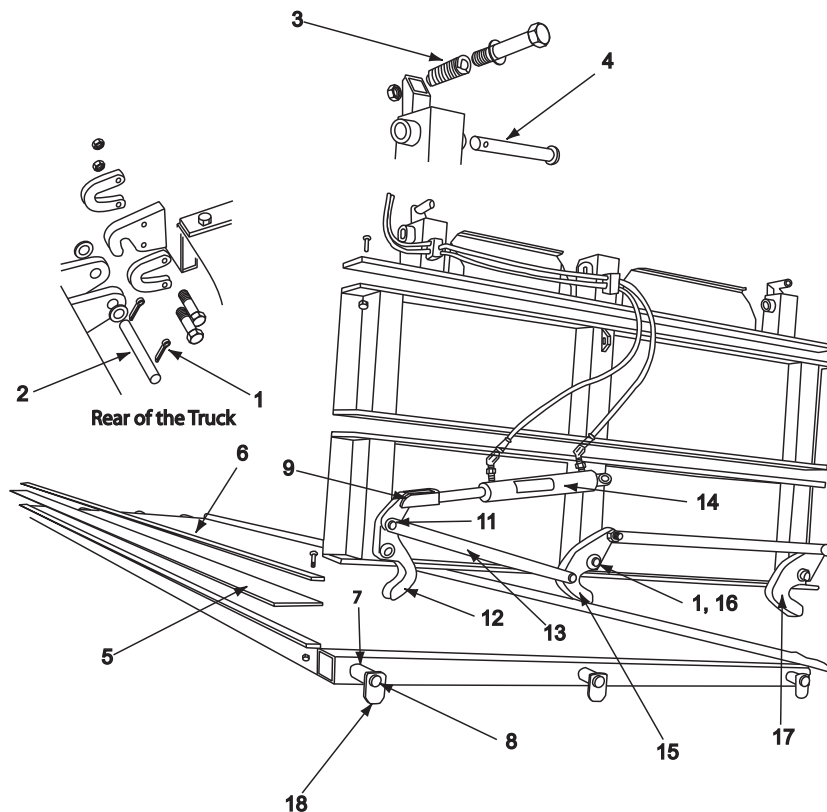

KANN® Self Level Mount

Item	Description	OEM P/N	MTM P/N
1	Self Leveling Cylinder (One Pass®)	M-3700090	1151225
	Self Leveling Cylinder (Co-Collector®)	M-3700116	
2	Self Leveling Cylinder Pin - Front	M-3700754	1228860
3	Self Leveling Cylinder Pin - Rear	M-2006447	1228825
	Bushing	M-1960105	1228822
	1/4" X 3" Cotter Pin	M-1650152	020.115160.3000
4	Spring/Bolt Assembly	M-3700811	

Description	OEM P/N	MTM P/N
Bumper	M-2006449	1130076
Follower Wear Bar	M-2009844	1228843

KANN®

KANN® Drop Floor

Item	Description	OEM P/N	MTM P/N
1	1/4" x 3" Cotter Pin	M-1650152	020.115160.3000
2	Hinge Shaft	M-2008585	1228834
3	Spring	M-1680036	1228816
4	Pin	M-3700558	1228858
5	Seal	M-2008691	1228836
6	Seal Retainer	M-2008615	1228835
7	Spacer	M-2009218	1228838
8	Pin	M-2009217	1228837
9	Pin	M-3700916	1228863
10	Bushing	M-1960098	1228820
11	Cotter Pin	M-1650118	1228815
12	Latch - 3 Hole (One Pass®)	M-3701124	1228865
	Latch - 3 Hole (Co-Collector®)	M-3700913	1228861
13	Linkage (One Pass®)	M-2009444	1228842
	Linkage (Co-Collector®)	M-2009234	1228840
14	Latch Cylinder	M-1400046	1151226
15	Latch - Center	M-3701125	1228866
16	Bushing	M-1960105	1228822
17	Latch - 2 Hole (One Pass®)	M-3701126	1228867
	Latch - 2 Hole (Co-Collector®)	M-3700947	1228864
18	Stop Plate	M-2009219	