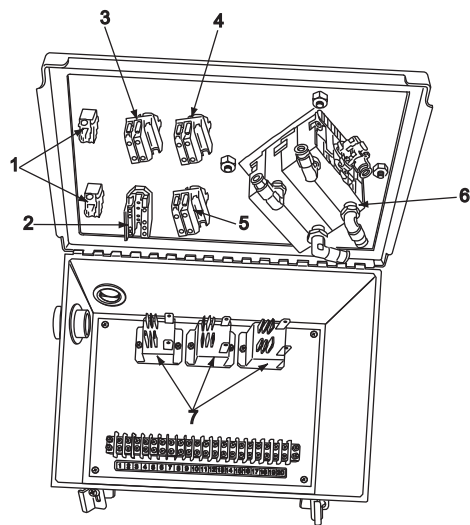

KANN® Cab Box

In Cab Box

Outside Cab Box

Item	Description	OEM P/N	MTM P/N
1	Toggle Switch	M-1510121	1228796
2	Selector Switch	M-1510171	1227171
	N/O Contact Block	M-1510172	1227169
	N/C Contact Block	M-1510173	1227170
3	Reverse Button	M-1510167	1226935
	Power Supply w/ Lamp	M-1510170	1226939
	N/O Contact Block	M-1510168	1226938
4	Start Button	M-1510166	1164406
	Power Supply w/ Lamp	M-1510170	1226939
	N/O Contact Block	M-1510168	1226938
5	Stop Button	M-1510165	1226936
	Power Supply w/ Lamp	M-1510170	1226939
	N/C Contact Block	M-1510169	060.128354
6	Joystick	M-1410256	1130005
7	Relay	M-1510148	1228801
8	Indicator Light (Co-Collector®) - Not Shown	M-1530161	1228812
10	2 N/O / 2 N/C Relay (Co-Collector®) - Not Shown	M-1510148	1228801
11	Auto/Manual Button (Co-Collector®) - Not Shown	M-1510401	1227262

KANN® Self Level Mount

Item	Description	OEM P/N	MTM P/N
1	Self Leveling Cylinder (One Pass®)	M-3700090	1151225
	Self Leveling Cylinder (Co-Collector®)	M-3700116	
2	Self Leveling Cylinder Pin - Front	M-3700754	1228860
3	Self Leveling Cylinder Pin - Rear	M-2006447	1228825
	Bushing	M-1960105	1228822
	1/4" X 3" Cotter Pin	M-1650152	020.115160.3000
4	Spring/Bolt Assembly	M-3700811	