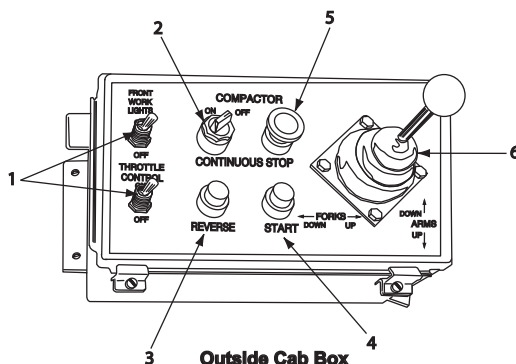

KANN® Cab Box

In Cab Box

Outside Cab Box

Item	Description	OEM P/N	MTM P/N
1	Toggle Switch	M-1510121	1228796
2	Selector Switch	M-1510171	1227171
	N/O Contact Block	M-1510172	1227169
	N/C Contact Block	M-1510173	1227170
3	Reverse Button	M-1510167	1226935
	Power Supply w/ Lamp	M-1510170	1226939
	N/O Contact Block	M-1510168	1226938
4	Start Button	M-1510166	1164406
	Power Supply w/ Lamp	M-1510170	1226939
	N/O Contact Block	M-1510168	1226938
5	Stop Button	M-1510165	1226936
	Power Supply w/ Lamp	M-1510170	1226939
	N/C Contact Block	M-1510169	060.128354
6	Joystick	M-1410256	1130005
7	Relay	M-1510148	1228801
8	Indicator Light (Co-Collector®) - Not Shown	M-1530161	1228812
10	2 N/O / 2 N/C Relay (Co-Collector®) - Not Shown	M-1510148	1228801
11	Auto/Manual Button (Co-Collector®) - Not Shown	M-1510401	1227262

KANN® Self Level Mount

Item	Description	OEM P/N	MTM P/N
1	Self Leveling Cylinder (One Pass®)	M-3700090	1151225
	Self Leveling Cylinder (Co-Collector®)	M-3700116	
2	Self Leveling Cylinder Pin - Front	M-3700754	1228860
3	Self Leveling Cylinder Pin - Rear	M-2006447	1228825
	Bushing	M-1960105	1228822
	1/4" X 3" Cotter Pin	M-1650152	020.115160.3000
4	Spring/Bolt Assembly	M-3700811	