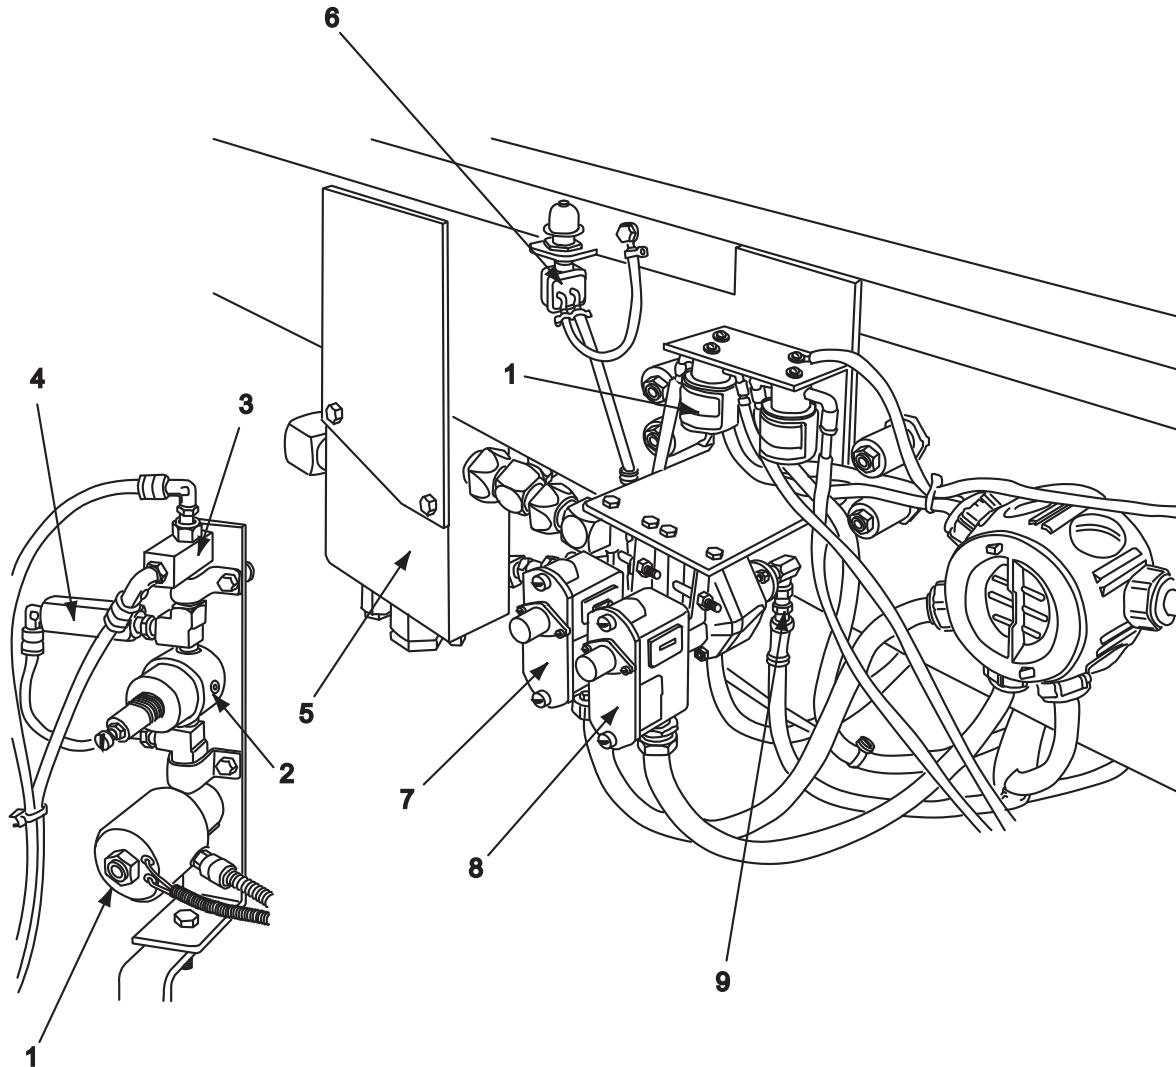

KANN® Pneumatic/Hydraulic Valves

Item	Description	OEM P/N	MTM P/N
1	Air Solenoid Valve	M-1460112	9877.622108
2	Air Regulator	M-1460114	1228793
3	Shuttle Valve	M-1460115	1228794
4	Check Valve	M-1410259	1228782
5	Bayne Tipper Valve	M-1980062	1228824
6	Body Ajar Light Switch	M-1510124	1228797
7	Pressure Switch (One Pass® Only)	M-1460111	1167237
8	Pressure Switch	M-1460110	1106850
9	Snubber Valve	M-1460113	1228792
	Pilot Generating Valve (Co-Collector®) Not Shown	M-1410266	1228784
	Solenoid Valve (Co-Collector®) Not Shown	M-1460047	1228791
	Pressure Filter (Co-Collector®) Not Shown	M-1410520	1228785
	Limit Switch (Co-Collector®) Not Shown	M-1540124	1228813

KANN®