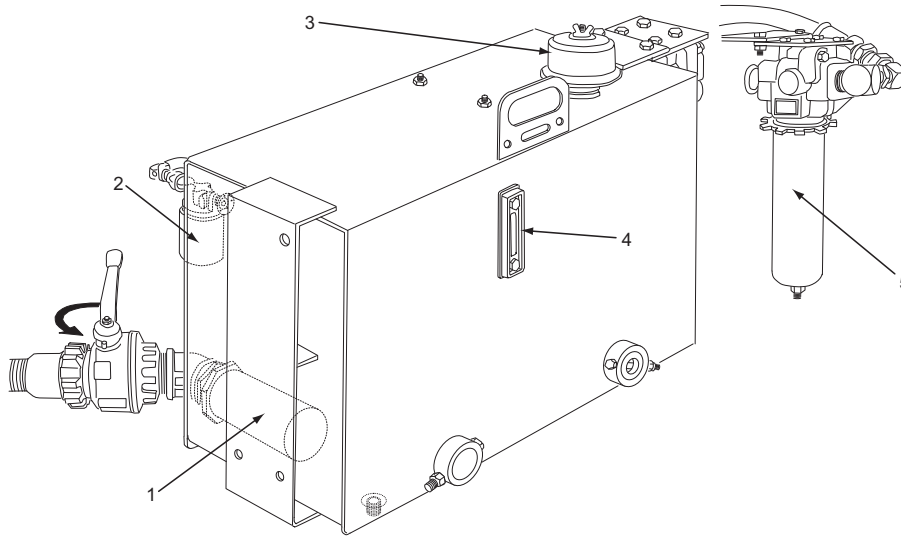

KANN® Filter / Limit Switches

Item	Description	OEM P/N	MTM P/N
1	Line Filter	M-1440090	1228787
2	Suction Strainer	M-1440055	1228786
3	Filler Breather	M-1440120	9630.601472
4	Site/Temp Gauge	M-1440105	1228788
5	Pall Filter w/ Element	M-1440094	9800.620085
	Pall Filter Element	M-1440094-01	140.121403

KANN®