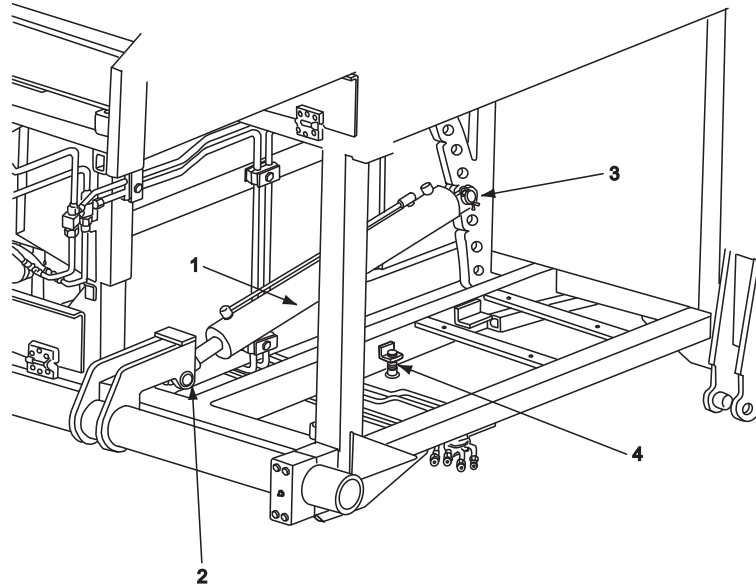

KANN® Self Level Mount

Item	Description	OEM P/N	MTM P/N
1	Self Leveling Cylinder (One Pass®)	M-3700090	1151225
	Self Leveling Cylinder (Co-Collector®)	M-3700116	
2	Self Leveling Cylinder Pin - Front	M-3700754	1228860
3	Self Leveling Cylinder Pin - Rear	M-2006447	1228825
	Bushing	M-1960105	1228822
	1/4" X 3" Cotter Pin	M-1650152	020.115160.3000
4	Spring/Bolt Assembly	M-3700811	

Description	OEM P/N	MTM P/N
Bumper	M-2006449	1130076
Follower Wear Bar	M-2009844	1228843

KANN®

KANN® Drop Floor

Item	Description	OEM P/N	MTM P/N
1	1/4" x 3" Cotter Pin	M-1650152	020.115160.3000
2	Hinge Shaft	M-2008585	1228834
3	Spring	M-1680036	1228816
4	Pin	M-3700558	1228858
5	Seal	M-2008691	1228836
6	Seal Retainer	M-2008615	1228835
7	Spacer	M-2009218	1228838
8	Pin	M-2009217	1228837
9	Pin	M-3700916	1228863
10	Bushing	M-1960098	1228820
11	Cotter Pin	M-1650118	1228815
12	Latch - 3 Hole (One Pass®)	M-3701124	1228865
	Latch - 3 Hole (Co-Collector®)	M-3700913	1228861
13	Linkage (One Pass®)	M-2009444	1228842
	Linkage (Co-Collector®)	M-2009234	1228840
14	Latch Cylinder	M-1400046	1151226
15	Latch - Center	M-3701125	1228866
16	Bushing	M-1960105	1228822
17	Latch - 2 Hole (One Pass®)	M-3701126	1228867
	Latch - 2 Hole (Co-Collector®)	M-3700947	1228864
18	Stop Plate	M-2009219	