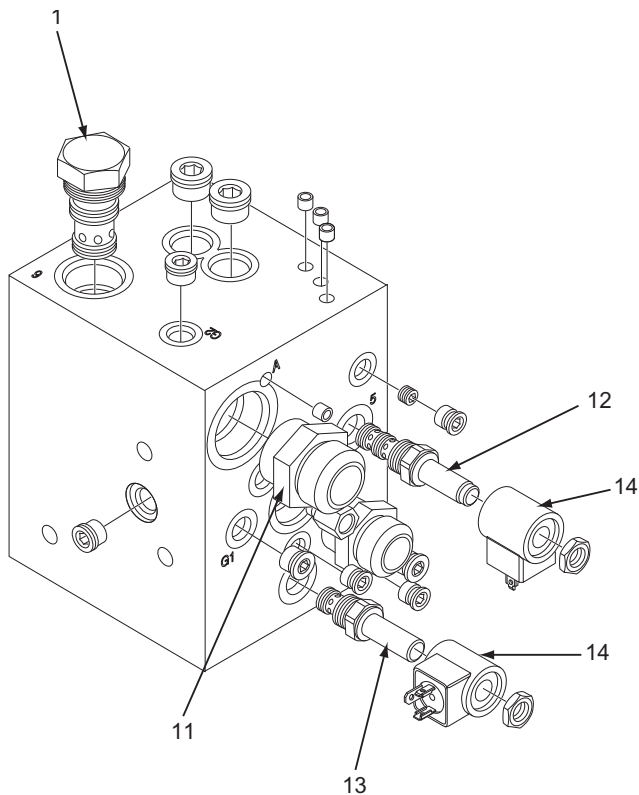

Wayne® Packer Manifold

WAYNE®

Wayne® Packer Manifold

Item	Description	OEM P/N	MTM P/N
	Packer Manifold	M-00-25632-30-WA	1145548
	Mounting Kit		1149638
	Complete Manifold Seal Kit		1149722
1	Cartridge	M-545-012-003	1148518
	Seal Kit	M-545-012-104	1149620
2	Cartridge	M-545-012-011	1148519
	Seal Kit	M-545-012-102	1149619
3	Cartridge	M-545-012-009	1148520
	Seal Kit	M-545-012-102	1149619
4	Adapter	M-841-016-016	202702 16 16
5	Check Valve	M-545-006-009	1148521
	Seal Kit	M-545-012-101	1149624
6	Flow Regulator		1149639
	Seal Kit		1149625
7	Relief Cartridge	M-545-027-011	1148522
	Seal Kit	M-545-012-101	1149624
8	Retract Cartridge	M-545-123-023	1148523
	Seal Kit		1149621
9	Relief Cartridge	M-545-027-017	1148524
	Seal Kit		1149622
10	Dump Cartridge	M-545-123-017	1148525
	Seal Kit	M-545-012-101	1149624
11	Fitting Adapter	M-841-020-020	202702 20 20
12	Extend Cartridge	M-545-009-005	1148526
	Seal Kit		1149623
13	Pack/regen Cartridge	M-545-123-022	1148527
	Seal Kit	M-545-012-101	1149624
14	12V Coil W/ Din Connector - Small	M-549-008-003	1148528
	10V Coil W/ Din Connector - Small	M-549-008-013	1177838
15	12V Coil W/ Din Connector - Large	M-549-010-003	1148529
	10V Coil W/ Din Connector - Large	M-9549-010-013	1177839
16	Male O-ring Boss To Female Pipe Connector	M-815-006-004	2216 4 6S
	Male Pipe To Female Pipe 90 Connector	M-813-00-3001	2089 4 4S
17	Din Connector	M-310-030-004	1148530
18	#8 Jig Cap		210292 8S
19	#16 Tube Assembly		1149640
20	#6 SAE Plug		180.127044
21	1/4" Id X 1 1/4" Od Washer		1149641
22	3/8-16 X 7" Bolt		1149642
23	3/8" Lock Washer		9810.621024
24	3/8" Hex Nut		9810.62114
25	1/4"-20 X 1 1/2" Bolt		

WAYNE®