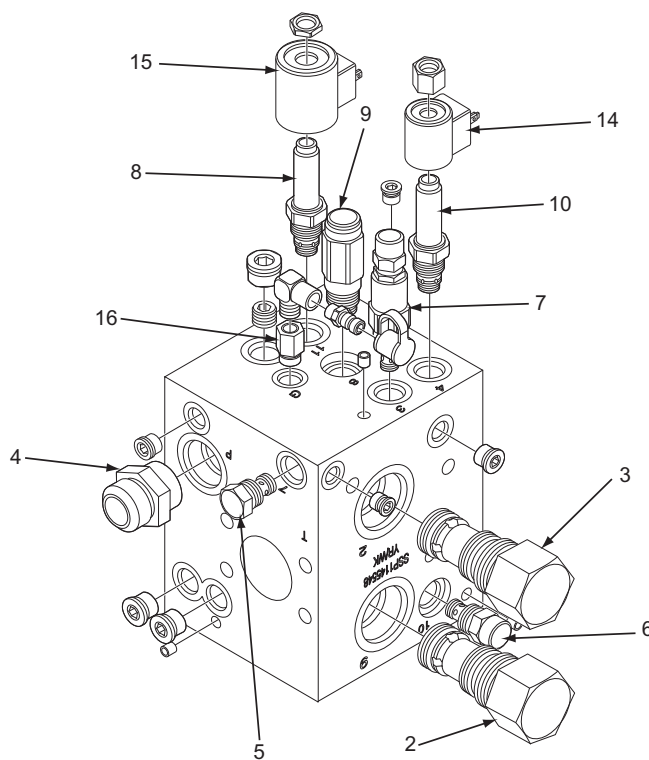

Wayne® Packer Manifold

WAYNE®

Wayne® Packer Manifold

Item	Description	OEM P/N	MTM P/N
	Packer Manifold	M-00-25632-30-WA	1145548
	Mounting Kit		1149638
	Complete Manifold Seal Kit		1149722
1	Cartridge	M-545-012-003	1148518
	Seal Kit	M-545-012-104	1149620
2	Cartridge	M-545-012-011	1148519
	Seal Kit	M-545-012-102	1149619
3	Cartridge	M-545-012-009	1148520
	Seal Kit	M-545-012-102	1149619
4	Adapter	M-841-016-016	202702 16 16
5	Check Valve	M-545-006-009	1148521
	Seal Kit	M-545-012-101	1149624
6	Flow Regulator		1149639
	Seal Kit		1149625
7	Relief Cartridge	M-545-027-011	1148522
	Seal Kit	M-545-012-101	1149624
8	Retract Cartridge	M-545-123-023	1148523
	Seal Kit		1149621
9	Relief Cartridge	M-545-027-017	1148524
	Seal Kit		1149622
10	Dump Cartridge	M-545-123-017	1148525
	Seal Kit	M-545-012-101	1149624
11	Fitting Adapter	M-841-020-020	202702 20 20
12	Extend Cartridge	M-545-009-005	1148526
	Seal Kit		1149623
13	Pack/regen Cartridge	M-545-123-022	1148527
	Seal Kit	M-545-012-101	1149624
14	12V Coil W/ Din Connector - Small	M-549-008-003	1148528
	10V Coil W/ Din Connector - Small	M-549-008-013	1177838
15	12V Coil W/ Din Connector - Large	M-549-010-003	1148529
	10V Coil W/ Din Connector - Large	M-9549-010-013	1177839
16	Male O-ring Boss To Female Pipe Connector	M-815-006-004	2216 4 6S
	Male Pipe To Female Pipe 90 Connector	M-813-00-3001	2089 4 4S
17	Din Connector	M-310-030-004	1148530
18	#8 Jig Cap		210292 8S
19	#16 Tube Assembly		1149640
20	#6 SAE Plug		180.127044
21	1/4" Id X 1 1/4" Od Washer		1149641
22	3/8-16 X 7" Bolt		1149642
23	3/8" Lock Washer		9810.621024
24	3/8" Hex Nut		9810.62114
25	1/4"-20 X 1 1/2" Bolt		

WAYNE®