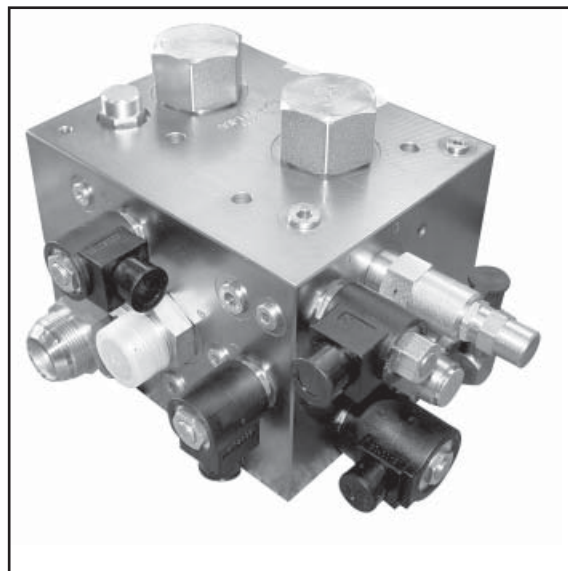

Wayne® Packer Manifold

WAYNE®

Wayne® Packer Manifold

Item	Description	OEM P/N	MTM P/N
	Packer Manifold	M-00-25632-30-WA	1145548
	Mounting Kit		1149638
	Complete Manifold Seal Kit		1149722
1	Cartridge	M-545-012-003	1148518
	Seal Kit	M-545-012-104	1149620
2	Cartridge	M-545-012-011	1148519
	Seal Kit	M-545-012-102	1149619
3	Cartridge	M-545-012-009	1148520
	Seal Kit	M-545-012-102	1149619
4	Adapter	M-841-016-016	202702 16 16
5	Check Valve	M-545-006-009	1148521
	Seal Kit	M-545-012-101	1149624
6	Flow Regulator		1149639
	Seal Kit		1149625
7	Relief Cartridge	M-545-027-011	1148522
	Seal Kit	M-545-012-101	1149624
8	Retract Cartridge	M-545-123-023	1148523
	Seal Kit		1149621
9	Relief Cartridge	M-545-027-017	1148524
	Seal Kit		1149622
10	Dump Cartridge	M-545-123-017	1148525
	Seal Kit	M-545-012-101	1149624
11	Fitting Adapter	M-841-020-020	202702 20 20
12	Extend Cartridge	M-545-009-005	1148526
	Seal Kit		1149623
13	Pack/regen Cartridge	M-545-123-022	1148527
	Seal Kit	M-545-012-101	1149624
14	12V Coil W/ Din Connector - Small	M-549-008-003	1148528
	10V Coil W/ Din Connector - Small	M-549-008-013	1177838
15	12V Coil W/ Din Connector - Large	M-549-010-003	1148529
	10V Coil W/ Din Connector - Large	M-9549-010-013	1177839
16	Male O-ring Boss To Female Pipe Connector	M-815-006-004	2216 4 6S
	Male Pipe To Female Pipe 90 Connector	M-813-00-3001	2089 4 4S
17	Din Connector	M-310-030-004	1148530
18	#8 Jig Cap		210292 8S
19	#16 Tube Assembly		1149640
20	#6 SAE Plug		180.127044
21	1/4" Id X 1 1/4" Od Washer		1149641
22	3/8-16 X 7" Bolt		1149642
23	3/8" Lock Washer		9810.621024
24	3/8" Hex Nut		9810.62114
25	1/4"-20 X 1 1/2" Bolt		

WAYNE®