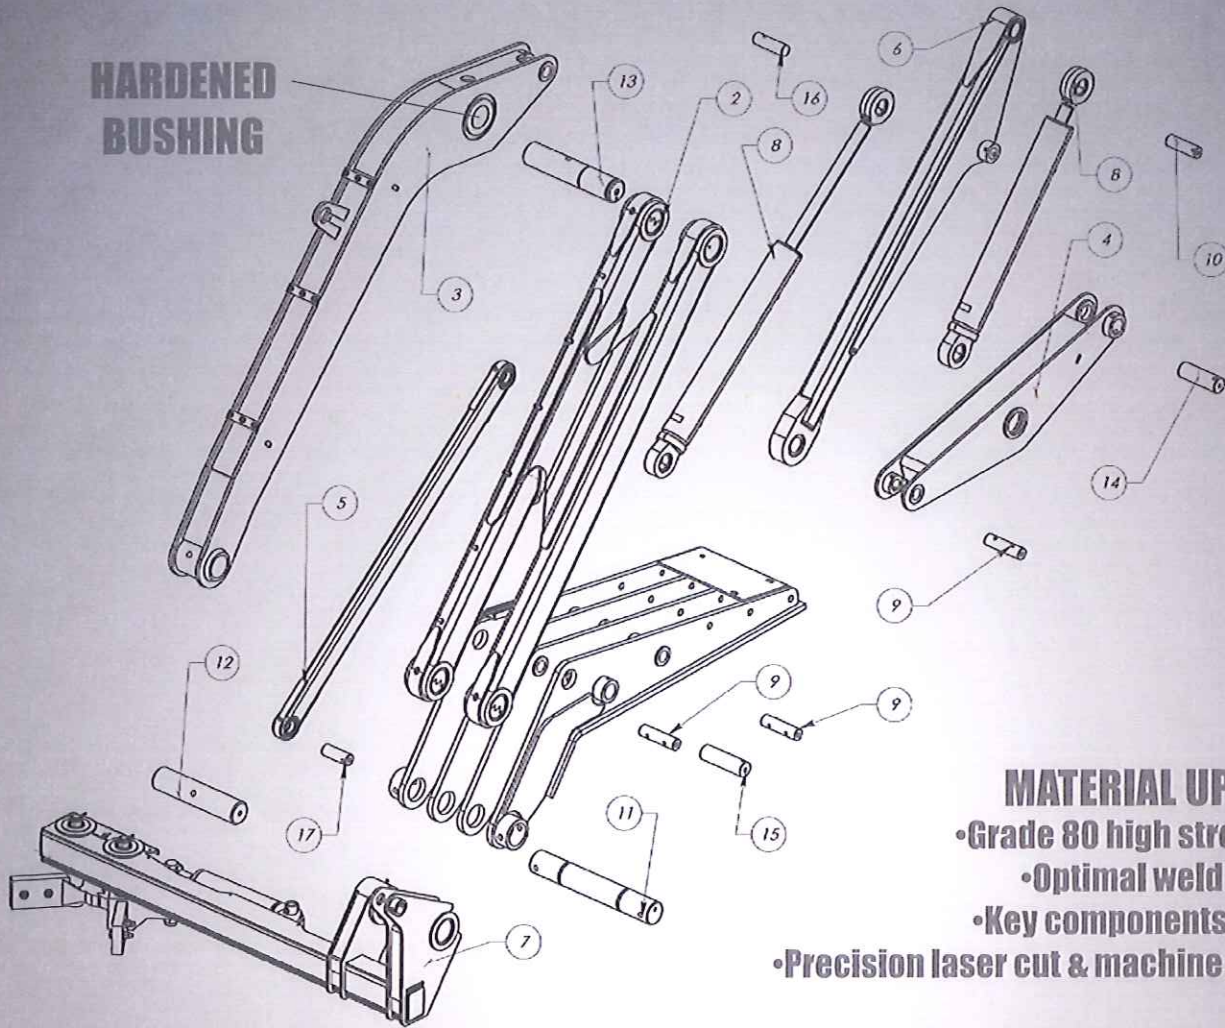

# McNeilus replacement parts for the Heil® Python Arm

Hydraulic hoses included with dump arm assembly, not shown in image

**BUY ONCE. BUY RIGHT. BUY SMART.**

**1-888-MTM-PART • 1-888-686-7278**

- MATERIAL UPGRADES:**
- Grade 80 high strength steel
  - Optimal weld procedure
  - Key components line bored
  - Precision laser cut & machine processes

Item #	Description	MTM#
1	BASE,LIFT,WLDT,PYTHON ARM	1237578
2	H FRAME, ASSY,PYTHON	1237580
3	ARM,LIFT,PYTHON	1237582
4	PIVOT,LEVEL, ASSY,ARM,PYTHON	1237585
5	LINK,LEVEL, ASSY,PYTHON	1237587
6	LINK,REACH, ASSY,PYTHON	1237584
7	ARM,DUMP,ASM,PYTHON	1237586
8	CYLINDER,LIFT/REACH/PYTHON	1237561
9	PIN,CYL,LEVEL PIVOT,PYTHON	1237571
10	PIN,CYLINDER,LINK,PYTHON	1237575
11	PIN,BASE LIFT W/COLLARS,PYTHON	1394151
12	PIN,LWR LIFT,PIVOT ARM,PYTHON	1237566
13	PIN,UPR LIFT,ARM PVT,PYTHON	1237568
14	PIN,REACH LINK,PYTHON	1237572
15	PIN,REACH PIVOT,PYTHON	1237570
16	PIN,CYL,LIFT ARM SLAVE,PYTHON	1237574
17	PIN,CYL,LEVEL,LINK,PYTHON	1237577