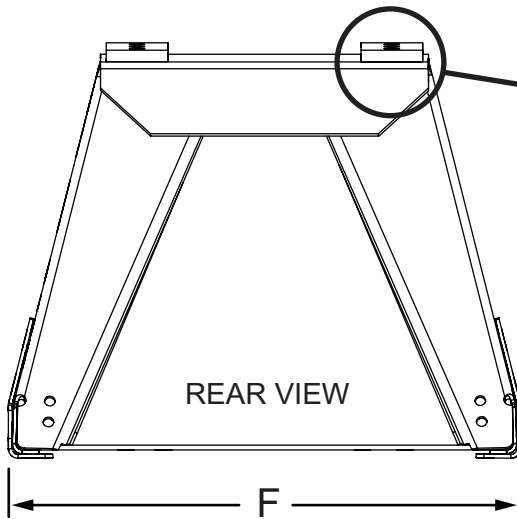

Dimensions:

A _____
 B _____
 C _____
 D _____
 E _____
 F _____
 G _____

Circle correct pedestal angle:

FLAT
Front

SLOPES TO FRONT
Front Back

SLOPES TO BACK
Front Back

Mixer Serial Number _____

Mixer Size _____ Yards

Is hydraulic reservoir built into the front pedestal?

Yes No

Is hydraulic reservoir inside and underneath the front pedestal?

Yes No

If you have any questions concerning this measurement sheet, please call McNeilus Parts Service at 888-686-7278.