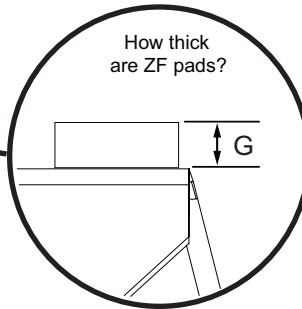

Dimensions:

A _____
 B _____
 C _____
 D _____
 E _____
 F _____
 G _____

Circle correct pedestal angle:

FLAT
Front

SLOPES TO FRONT
Front Back

SLOPES TO BACK
Front Back

Mixer Serial Number _____

Mixer Size _____ Yards

Is hydraulic reservoir built into the front pedestal?

Yes No

Is hydraulic reservoir inside and underneath the front pedestal?

Yes No

If you have any questions concerning this measurement sheet, please call McNeilus Parts Service at 888-686-7278.